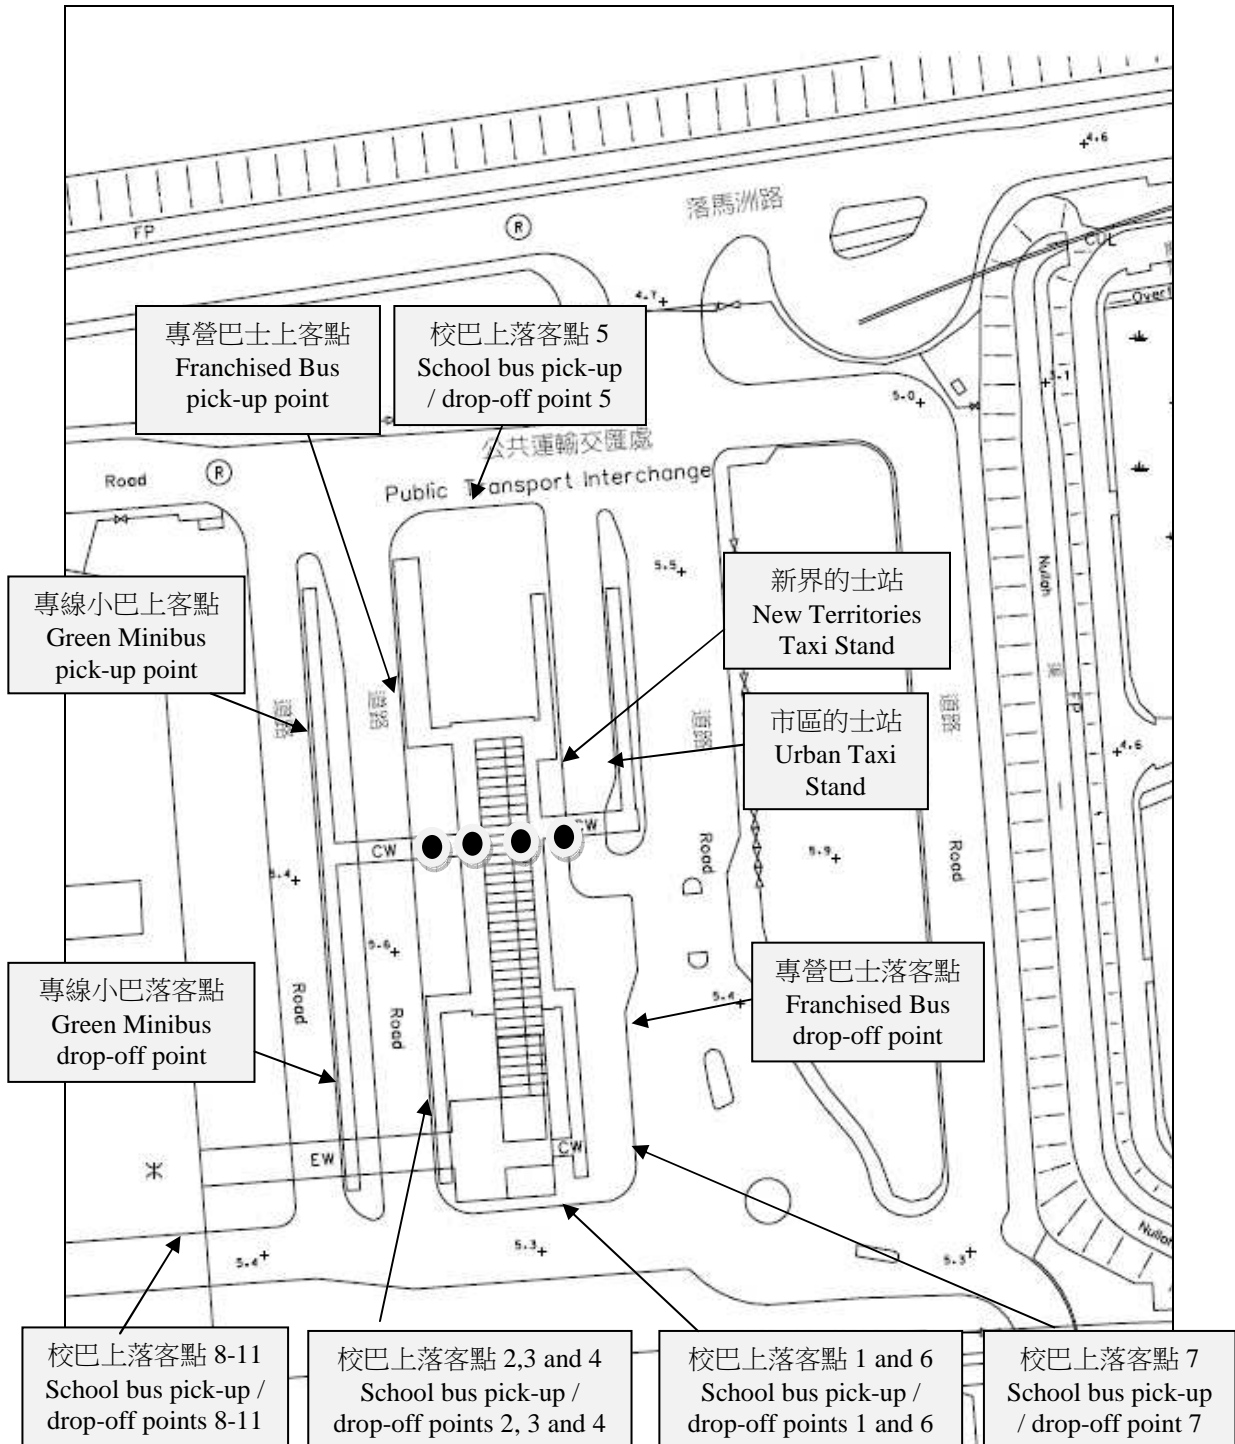

**附圖**  
**Drawing**

**New Arrangement of Passenger Boarding and Alighting Points at Lok Ma Chau Spur Line Public Transport Interchange**  
**落馬洲支線公共運輸交匯處乘客上落客點新安排**